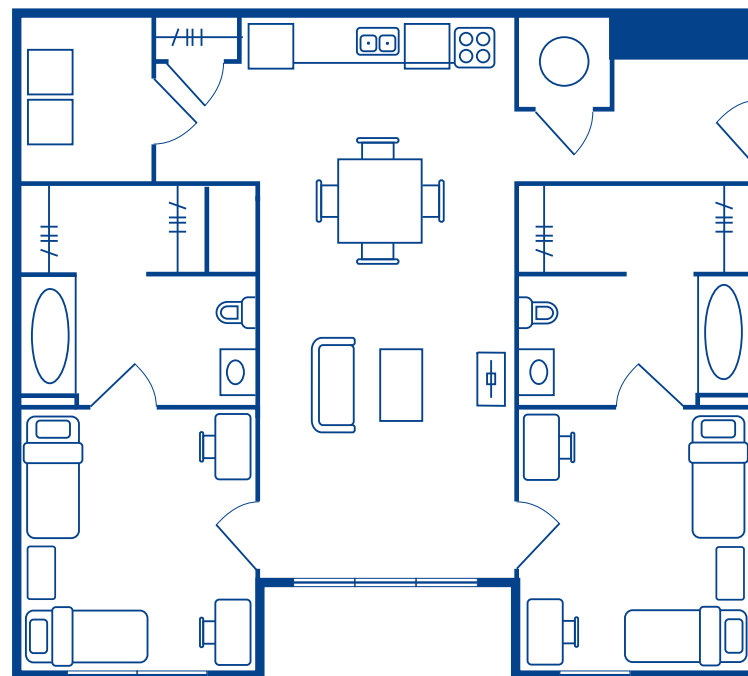

957 sq.ft.

**Single Occupancy 2 BEDROOM, 2 BATH**

957 sq.ft.

**Double Occupancy 2 BEDROOM, 2 BATH**